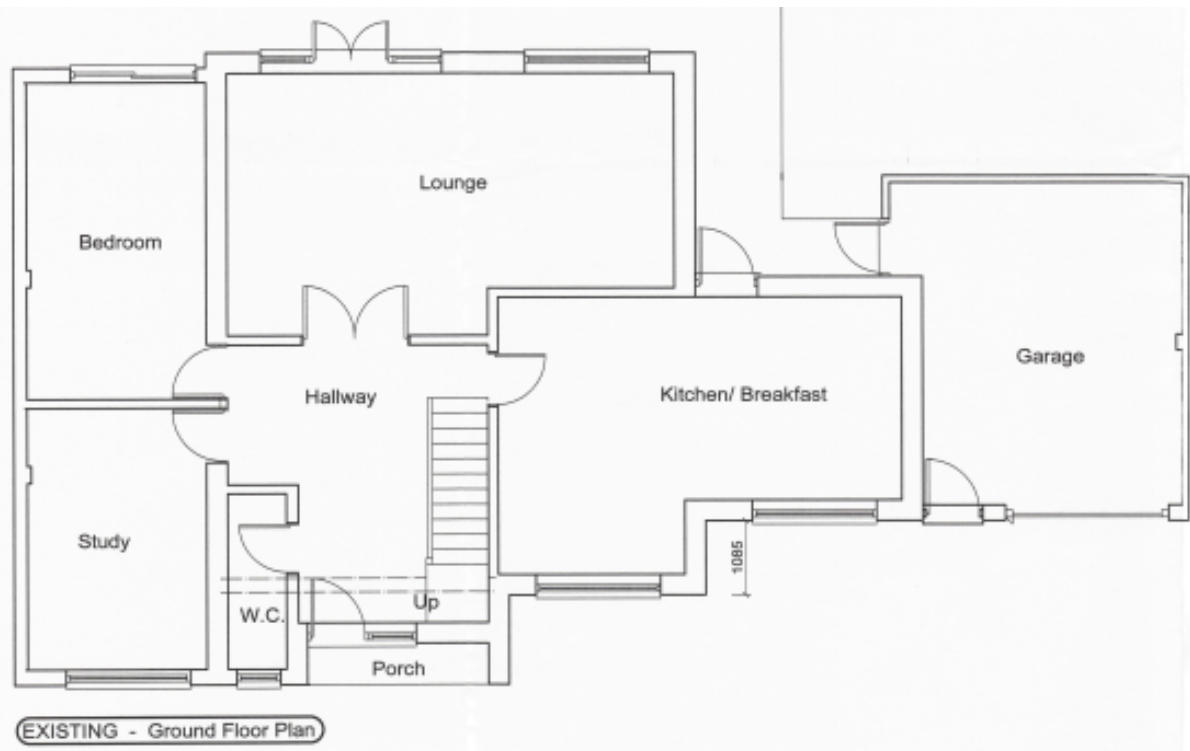

Plans and photos for 8 Orchard Close, 22/0404/FFU

*Location Plan*

8, Orchard Close, West End, Woking, Surrey, GU24 9NS

Existing Block Plan

8, Orchard Close, West End, Woking, Surrey, GU24 9NS

*Existing Elevations*

*Proposed Front & Side Elevations*

Existing Ground & First Floor Plans

Proposed Ground & First Floor Plans

*Front elevation of 8 Orchard Close*

*View from rear garden of 6 Orchard Close*

*View of garage between No.6 & 8 Orchard Close from garden of No.6*

*Rear elevation of No.6 Orchard Close*

*View from rear garden of 8 Orchard Close looking towards No.10*