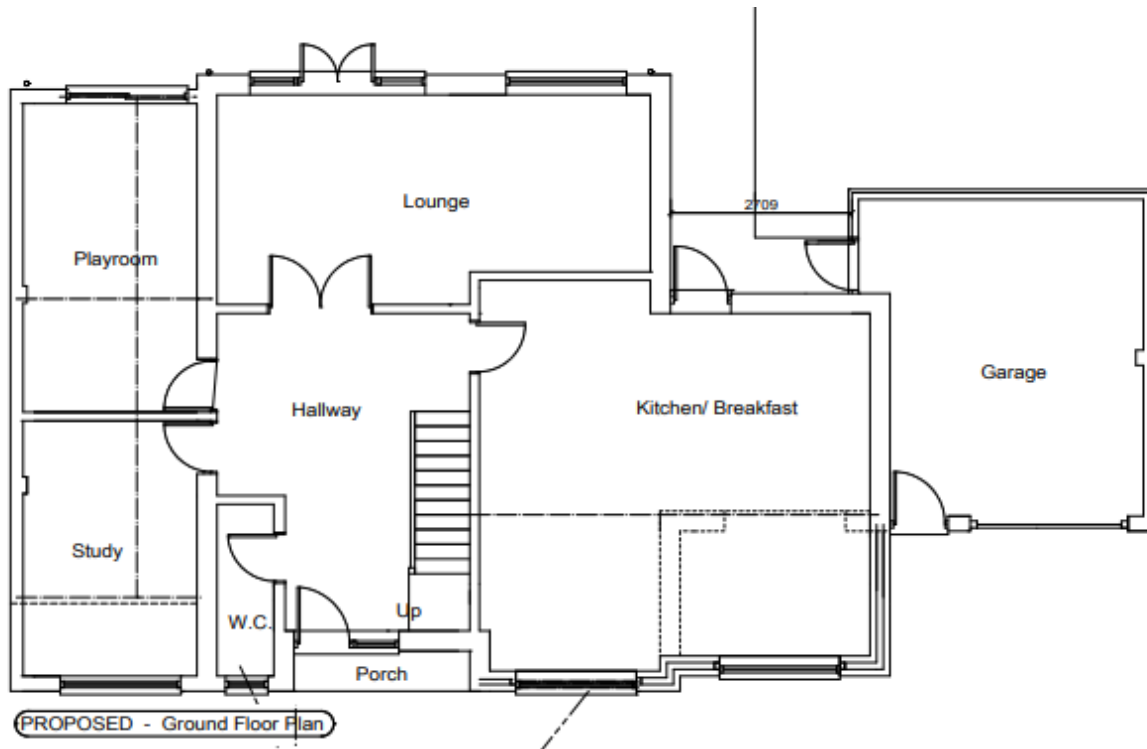

Plans and photos for 8 Orchard Close, 22/0404/FFU

*Location Plan*

8, Orchard Close, West End, Woking, Surrey, GU24 9NS

Existing Block Plan

8, Orchard Close, West End, Woking, Surrey, GU24 9NS

*Existing Elevations*

*Proposed Front & Side Elevations*

Existing Ground & First Floor Plans

Proposed Ground & First Floor Plans

*Front elevation of 8 Orchard Close*

*View from rear garden of 6 Orchard Close*

*View of garage between No.6 & 8 Orchard Close from garden of No.6*

*Rear elevation of No.6 Orchard Close*

*View from rear garden of 8 Orchard Close looking towards No.10*