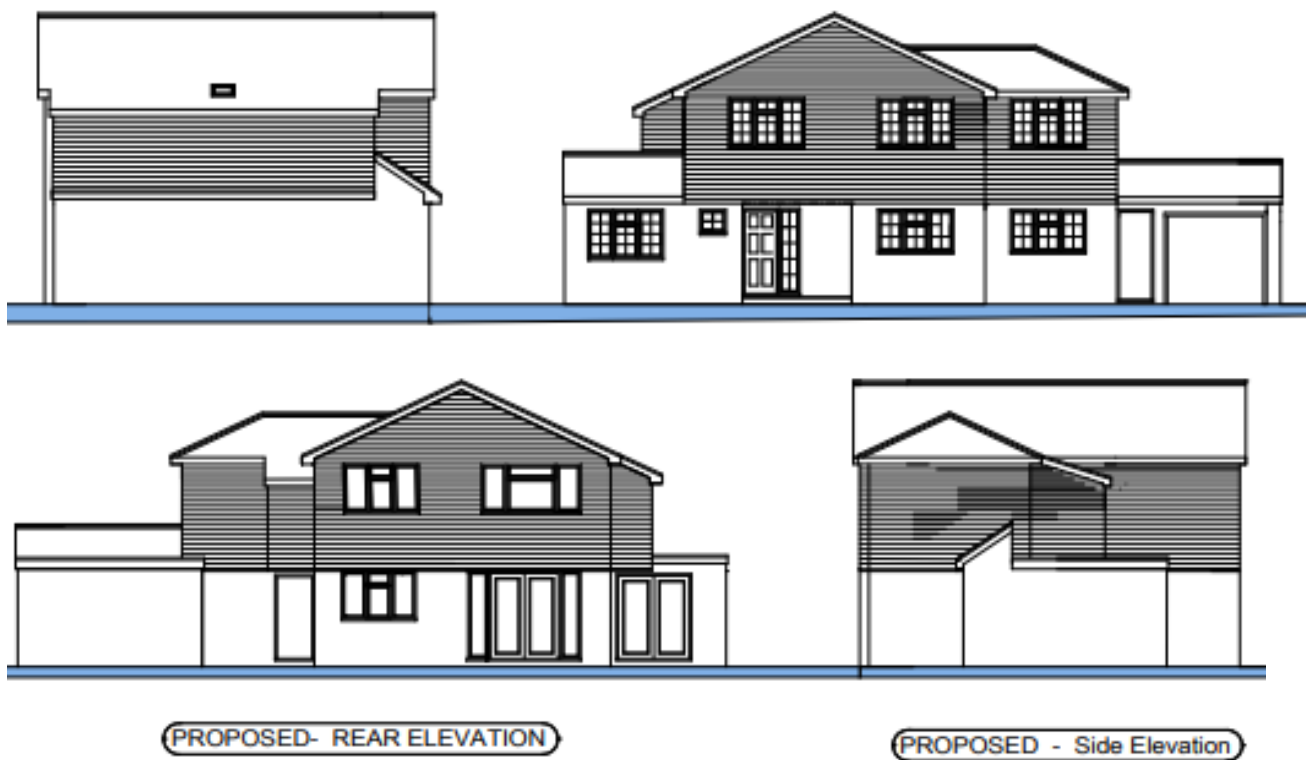

Plans and photos for 8 Orchard Close, 22/0404/FFU

*Location Plan*

8, Orchard Close, West End, Woking, Surrey, GU24 9NS

Existing Block Plan

8, Orchard Close, West End, Woking, Surrey, GU24 9NS

*Existing Elevations*

*Proposed Front & Side Elevations*

Existing Ground & First Floor Plans

Proposed Ground & First Floor Plans

*Front elevation of 8 Orchard Close*

*View from rear garden of 6 Orchard Close*

*View of garage between No.6 & 8 Orchard Close from garden of No.6*

*Rear elevation of No.6 Orchard Close*

*View from rear garden of 8 Orchard Close looking towards No.10*