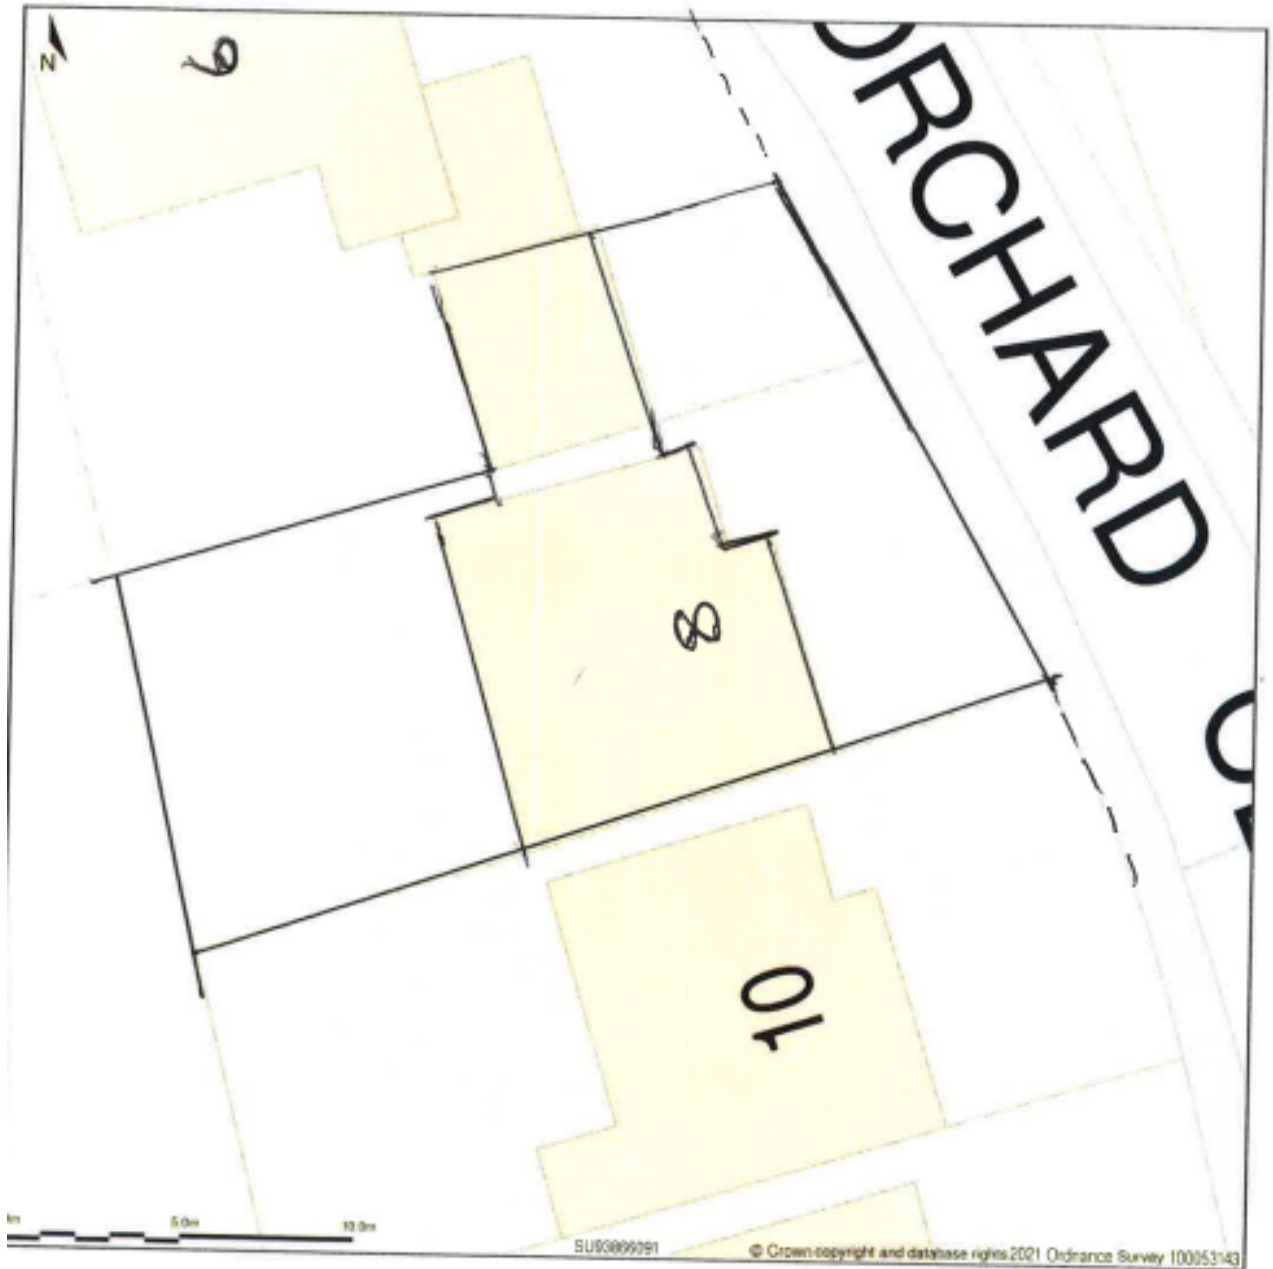

Plans and photos for 8 Orchard Close, 22/0404/FFU

*Location Plan*

8, Orchard Close, West End, Woking, Surrey, GU24 9NS

Existing Block Plan

8, Orchard Close, West End, Woking, Surrey, GU24 9NS

*Existing Elevations*

*Proposed Front & Side Elevations*

Existing Ground & First Floor Plans

Proposed Ground & First Floor Plans

*Front elevation of 8 Orchard Close*

*View from rear garden of 6 Orchard Close*

*View of garage between No.6 & 8 Orchard Close from garden of No.6*

*Rear elevation of No.6 Orchard Close*

*View from rear garden of 8 Orchard Close looking towards No.10*