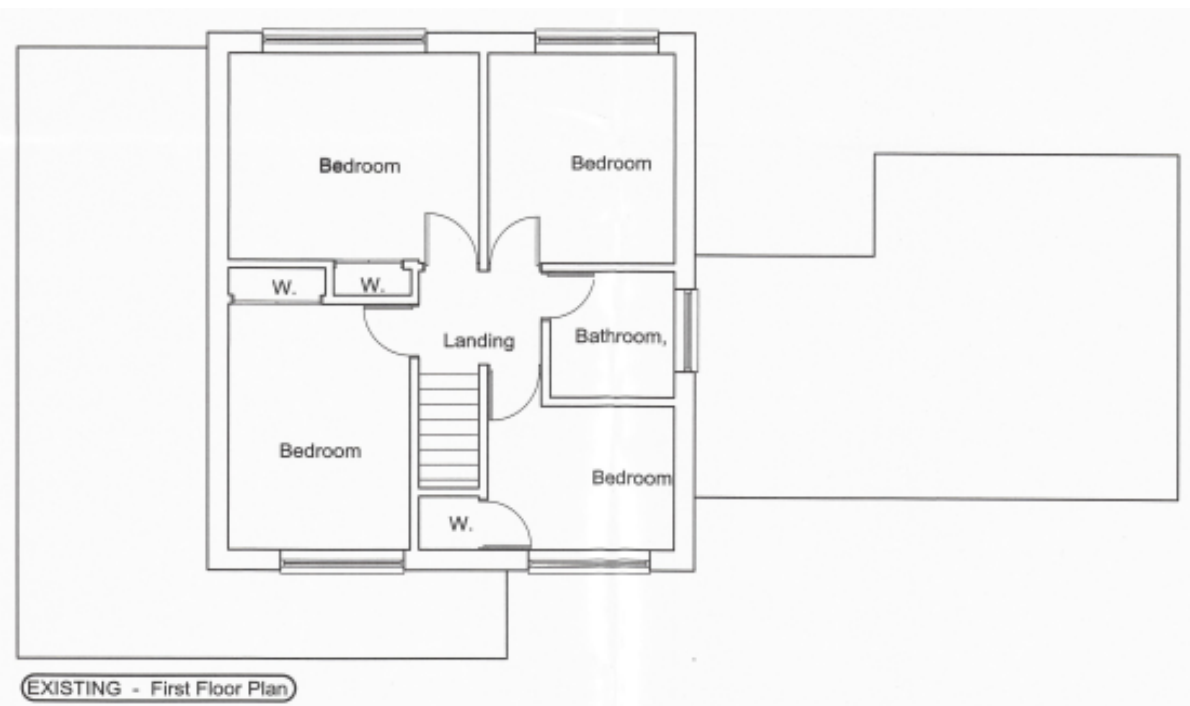

Plans and photos for 8 Orchard Close, 22/0404/FFU

*Location Plan*

8, Orchard Close, West End, Woking, Surrey, GU24 9NS

Existing Block Plan

8, Orchard Close, West End, Woking, Surrey, GU24 9NS

*Existing Elevations*

*Proposed Front & Side Elevations*

Existing Ground & First Floor Plans

Proposed Ground & First Floor Plans

*Front elevation of 8 Orchard Close*

*View from rear garden of 6 Orchard Close*

*View of garage between No.6 & 8 Orchard Close from garden of No.6*

*Rear elevation of No.6 Orchard Close*

*View from rear garden of 8 Orchard Close looking towards No.10*