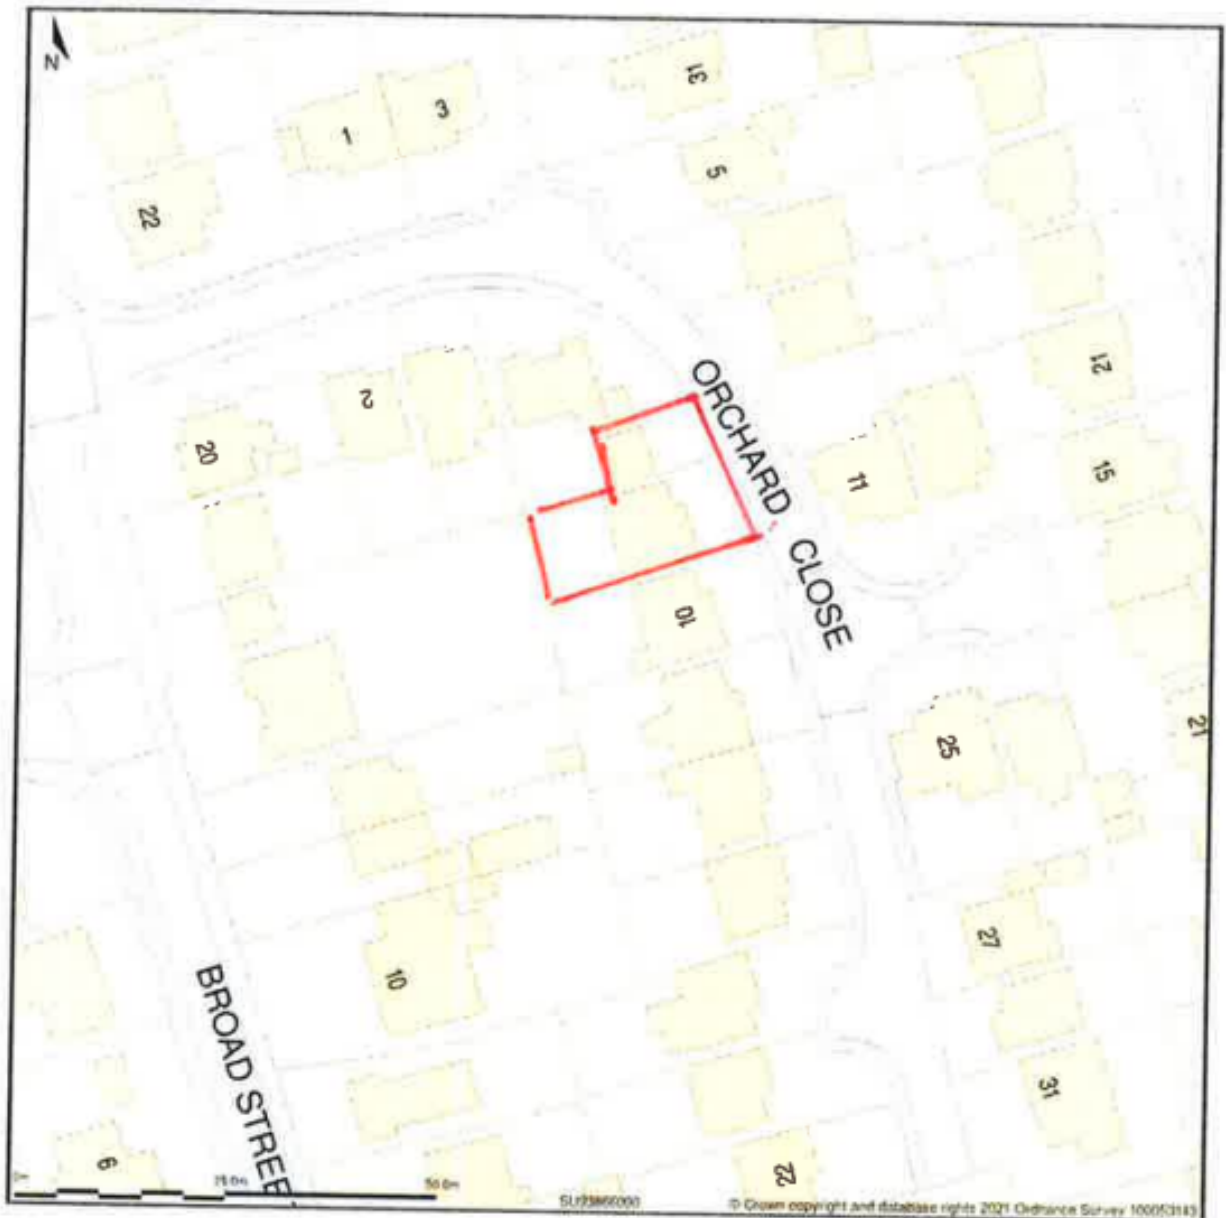

Plans and photos for 8 Orchard Close, 22/0404/FFU

*Location Plan*

8, Orchard Close, West End, Woking, Surrey, GU24 9NS

Existing Block Plan

8, Orchard Close, West End, Woking, Surrey, GU24 9NS

*Existing Elevations*

*Proposed Front & Side Elevations*

Existing Ground & First Floor Plans

Proposed Ground & First Floor Plans

*Front elevation of 8 Orchard Close*

*View from rear garden of 6 Orchard Close*

*View of garage between No.6 & 8 Orchard Close from garden of No.6*

*Rear elevation of No.6 Orchard Close*

*View from rear garden of 8 Orchard Close looking towards No.10*