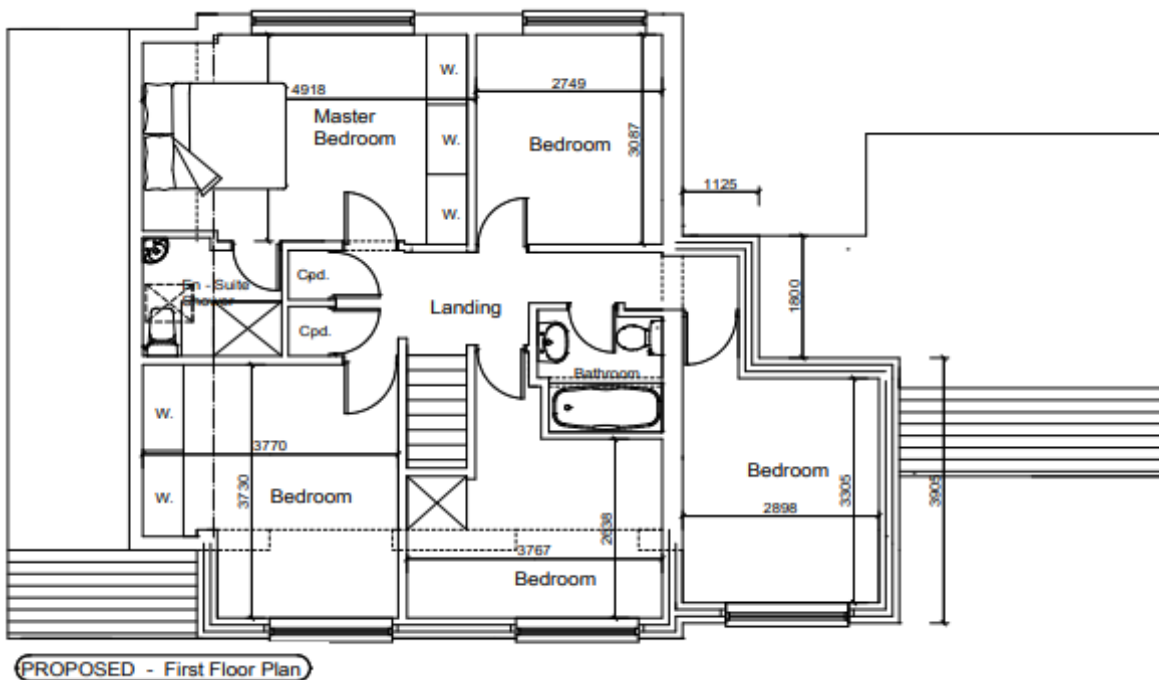

Plans and photos for 8 Orchard Close, 22/0404/FFU

*Location Plan*

8, Orchard Close, West End, Woking, Surrey, GU24 9NS

Existing Block Plan

8, Orchard Close, West End, Woking, Surrey, GU24 9NS

*Existing Elevations*

*Proposed Front & Side Elevations*

Existing Ground & First Floor Plans

Proposed Ground & First Floor Plans

*Front elevation of 8 Orchard Close*

*View from rear garden of 6 Orchard Close*

*View of garage between No.6 & 8 Orchard Close from garden of No.6*

*Rear elevation of No.6 Orchard Close*

*View from rear garden of 8 Orchard Close looking towards No.10*